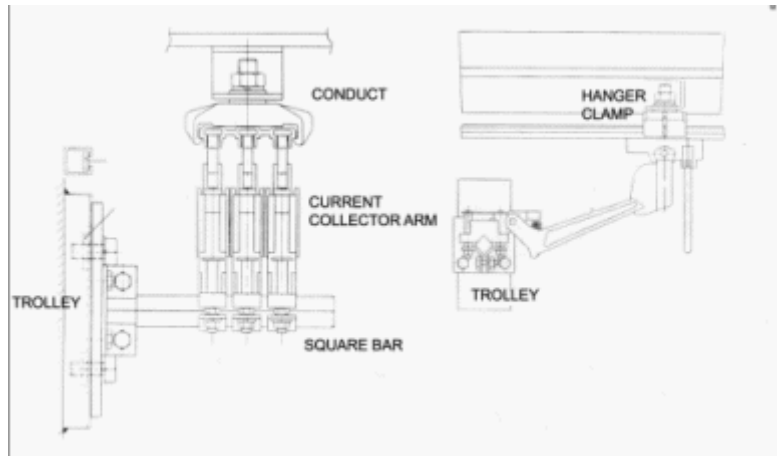

3 Phase Power rail

17 D Andromeda Crescent
East Tamaki

Phone: (09) 262 4355
Fax: (09) 262 4385

kranequip@kranequip.co.nz
www.kranequip.co.nz

PO Box 64 220
Botany 2163
Manukau